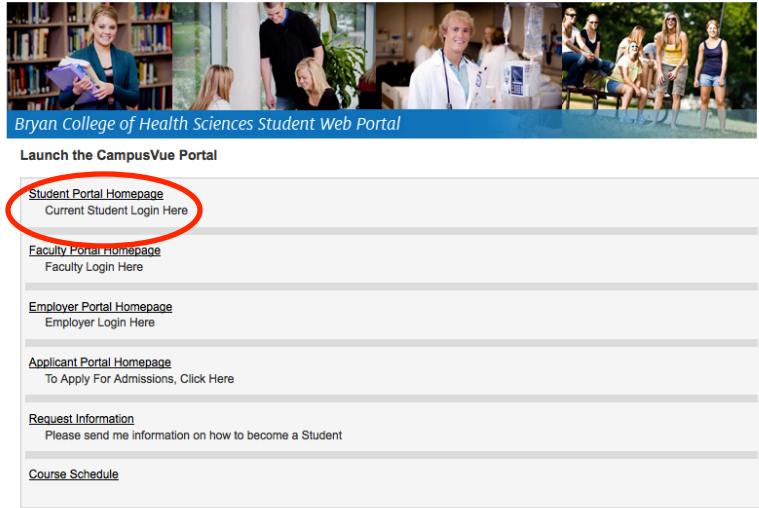

Open a web browser and type <https://portal.bryanhealthcollege.edu> into the address line, and hit enter.

The CampusVue Portal login screen will come up. Click on **“Students Portal Homepage”**.

Version: 15.0.2.24