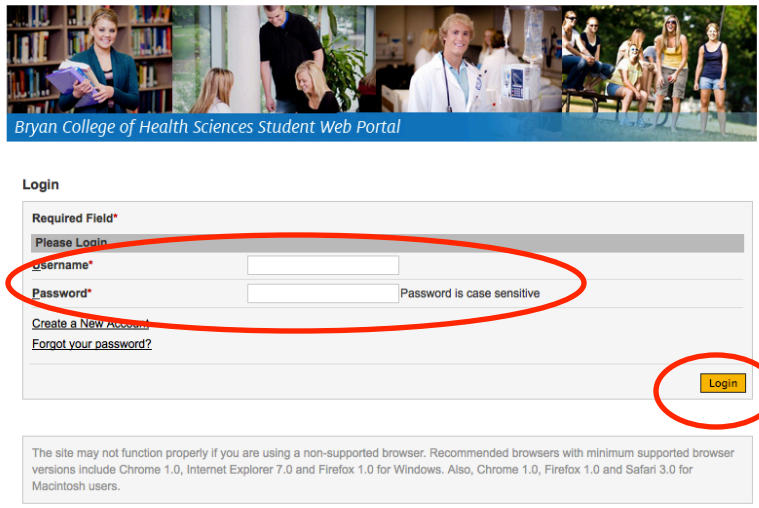

Open a web browser and type <https://portal.bryanhealthcollege.edu> into the address line, and hit enter.

The CampusVue Portal login screen will come up. Click on **“Students Portal Homepage”**.

Version: 15.0.2.24

The login page will come up. Enter your Username and Password. Click on and you will be logged into CampusVue Portal.

Version: 15.0.2.24